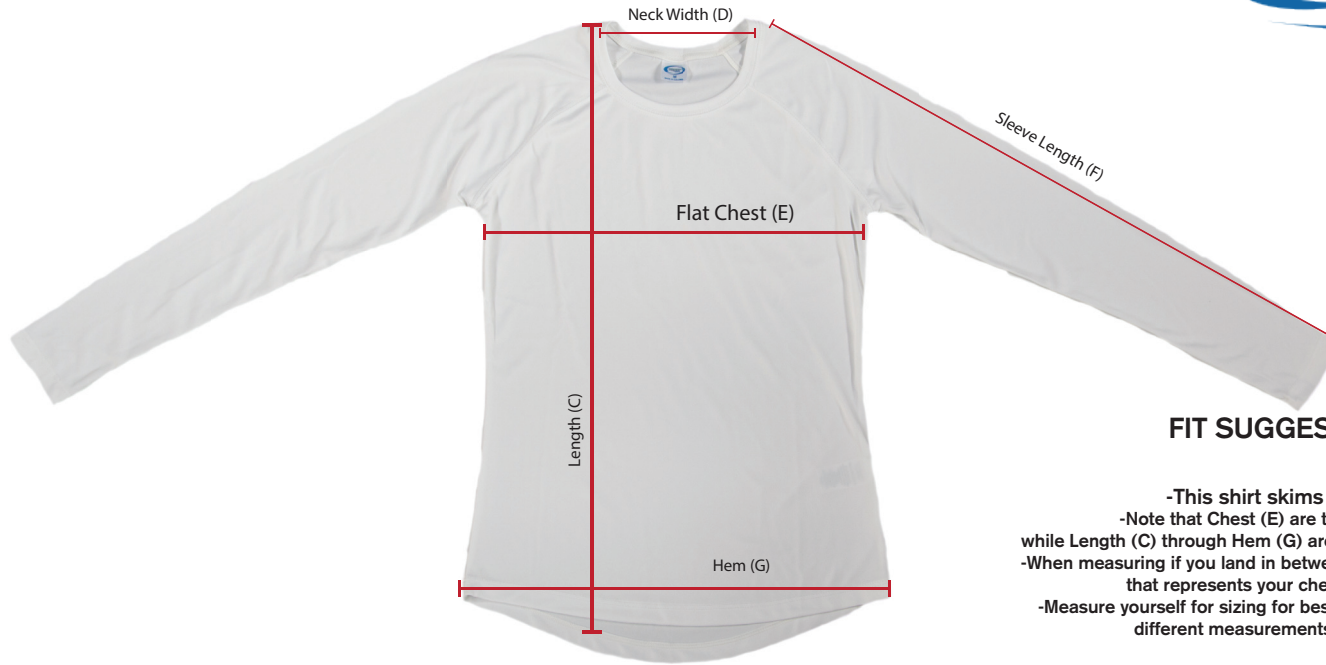

Solar Long Sleeve
Ladies
M750

LADIES SIZE GUIDE

Vapor Size	Chest (E)
XS	30"-31"
S	32"-33"
M	34"-35"
L	36"-37"
XL	38"-39"
XXL	40"-41"
XXXL	42"-43"
XXXXL	44"+

FIT SUGGESTIONS

- This shirt skims the body
- Note that Chest (E) are taken on the body while Length (C) through Hem (G) are flat garment measurements
- When measuring if you land in between two sizes choose the size that represents your chest measurement
- Measure yourself for sizing for best results as all retailers use different measurements for their sizing

Solar Long Sleeve Flat Garment Specifications

	Length (C)	Neck Width (D)	Flat Chest (E)	Sleeve Length (F)	Hem (G)
XS	23.5"	7"	16"	26.5"	16"
S	25"	7.25"	17"	27.5"	17"
M	26"	7.5"	17.5"	28.5"	18"
L	27"	7.75"	19"	29.5"	19"
XL	28"	8"	19.5"	30"	20"
XXL	29"	8.25"	21"	31"	21"
XXXL	N/A	N/A	N/A	N/A	N/A
XXXXL	N/A	N/A	N/A	N/A	N/A

HOW TO MEASURE ON THE FLAT...

Length (C) - Hold tape measure at highest point on shirt and pull tape down to the bottom of the hem

Neck Width (D) - Hold tape measure at one side of neck hem and pull to the other side

Flat Chest (E) - Hold tape measure under armhole and pull to the other side

Sleeve Length (F) - Hold tape measure at the top of the armhole seam and pull to bottom of sleeve hem

Hem (G) - Hold tape measure at side seam and pull to the other side