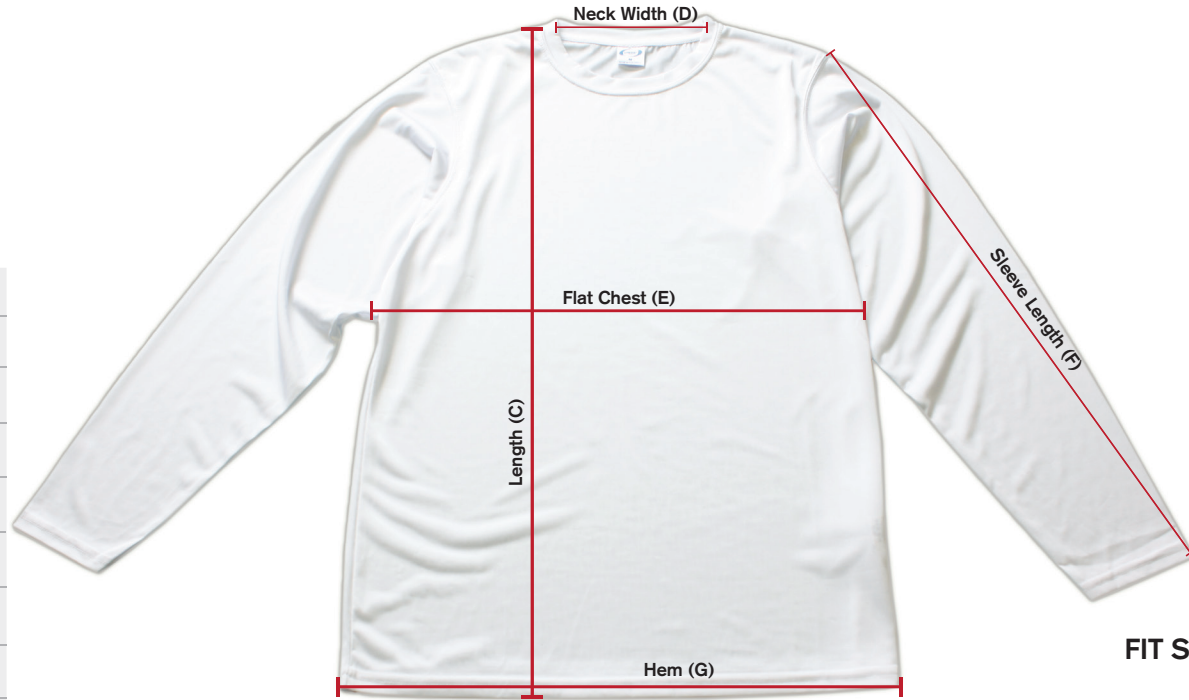

Solar Long Sleeve MENS

MENS SIZE GUIDE

Vapor Size	Chest (E)
XS	36"-38"
S	39"-41"
M	42"-44"
L	45"-47"
XL	48"-50"
XXL	51"-53"
XXXL	54"-56"

FIT SUGGESTIONS

- This shirt skims the body
- Note that Chest (E) are taken on the body while Length (C) through Hem (G) are flat garment measurements
- When measuring if you land in between two sizes choose the size that represents your chest measurement
- Measure yourself for sizing for best results as all retailers use different measurements for their sizing

Mens Solar Long Sleeve Flat Garment Specifications

	Length (C)	Neck Width (D)	Flat Chest (E)	Sleeve Length (F)	Hem (G)
XS	26"	7"	20"	24.5"	20"
S	27"	7"	21"	25"	21"
M	28"	7.25"	22"	25.5"	22"
L	30"	7.5"	23"	26"	23"
XL	31"	7.75"	24"	26.5"	24"
XXL	32"	8"	25"	27"	25"
XXXL	33"	8.25"	26"	27.5"	26"
XXXXL	34"	8.75"	26.5"	27.75"	26.5"

HOW TO MEASURE ON THE FLAT...

Length (C) - Hold tape measure at highest point on shirt and pull tape down to the bottom of the hem

Neck Width (D) - Hold tape measure at one side of neck hem and pull to the other side

Flat Chest (E) - Hold tape measure under armhole and pull to the other side

Sleeve Length (F) - Hold tape measure at the top of the armhole seam and pull to bottom of sleeve hem

Hem (G) - Hold tape measure at side seam and pull to the other side